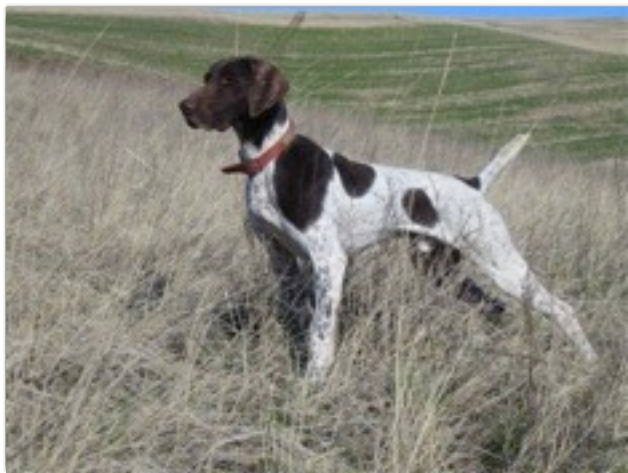

TOP AGILITY DOG

ATChC Bronze Bravepoints Mud Puddle CD
FD AGX AGXJ RE CGN ExSt Bronze FMX TF-II
Nahvda NA 1

Owned by: Gail Docherty

Bred by: Gail Docherty

TOP FIELD DOG

FC AFC FTCh AFTCh PFK NAmSDCh

Dunfur's Too Sharp

Owned by: Steve Short

Bred by: Steve Short

TOP THREE POINT EARNERS

FC AFC NSD DC AFTCH WindRip's

Reckoning Day CD FDX SH

Owned by: Arwen Dabb

Bred by: Arwen Dabb